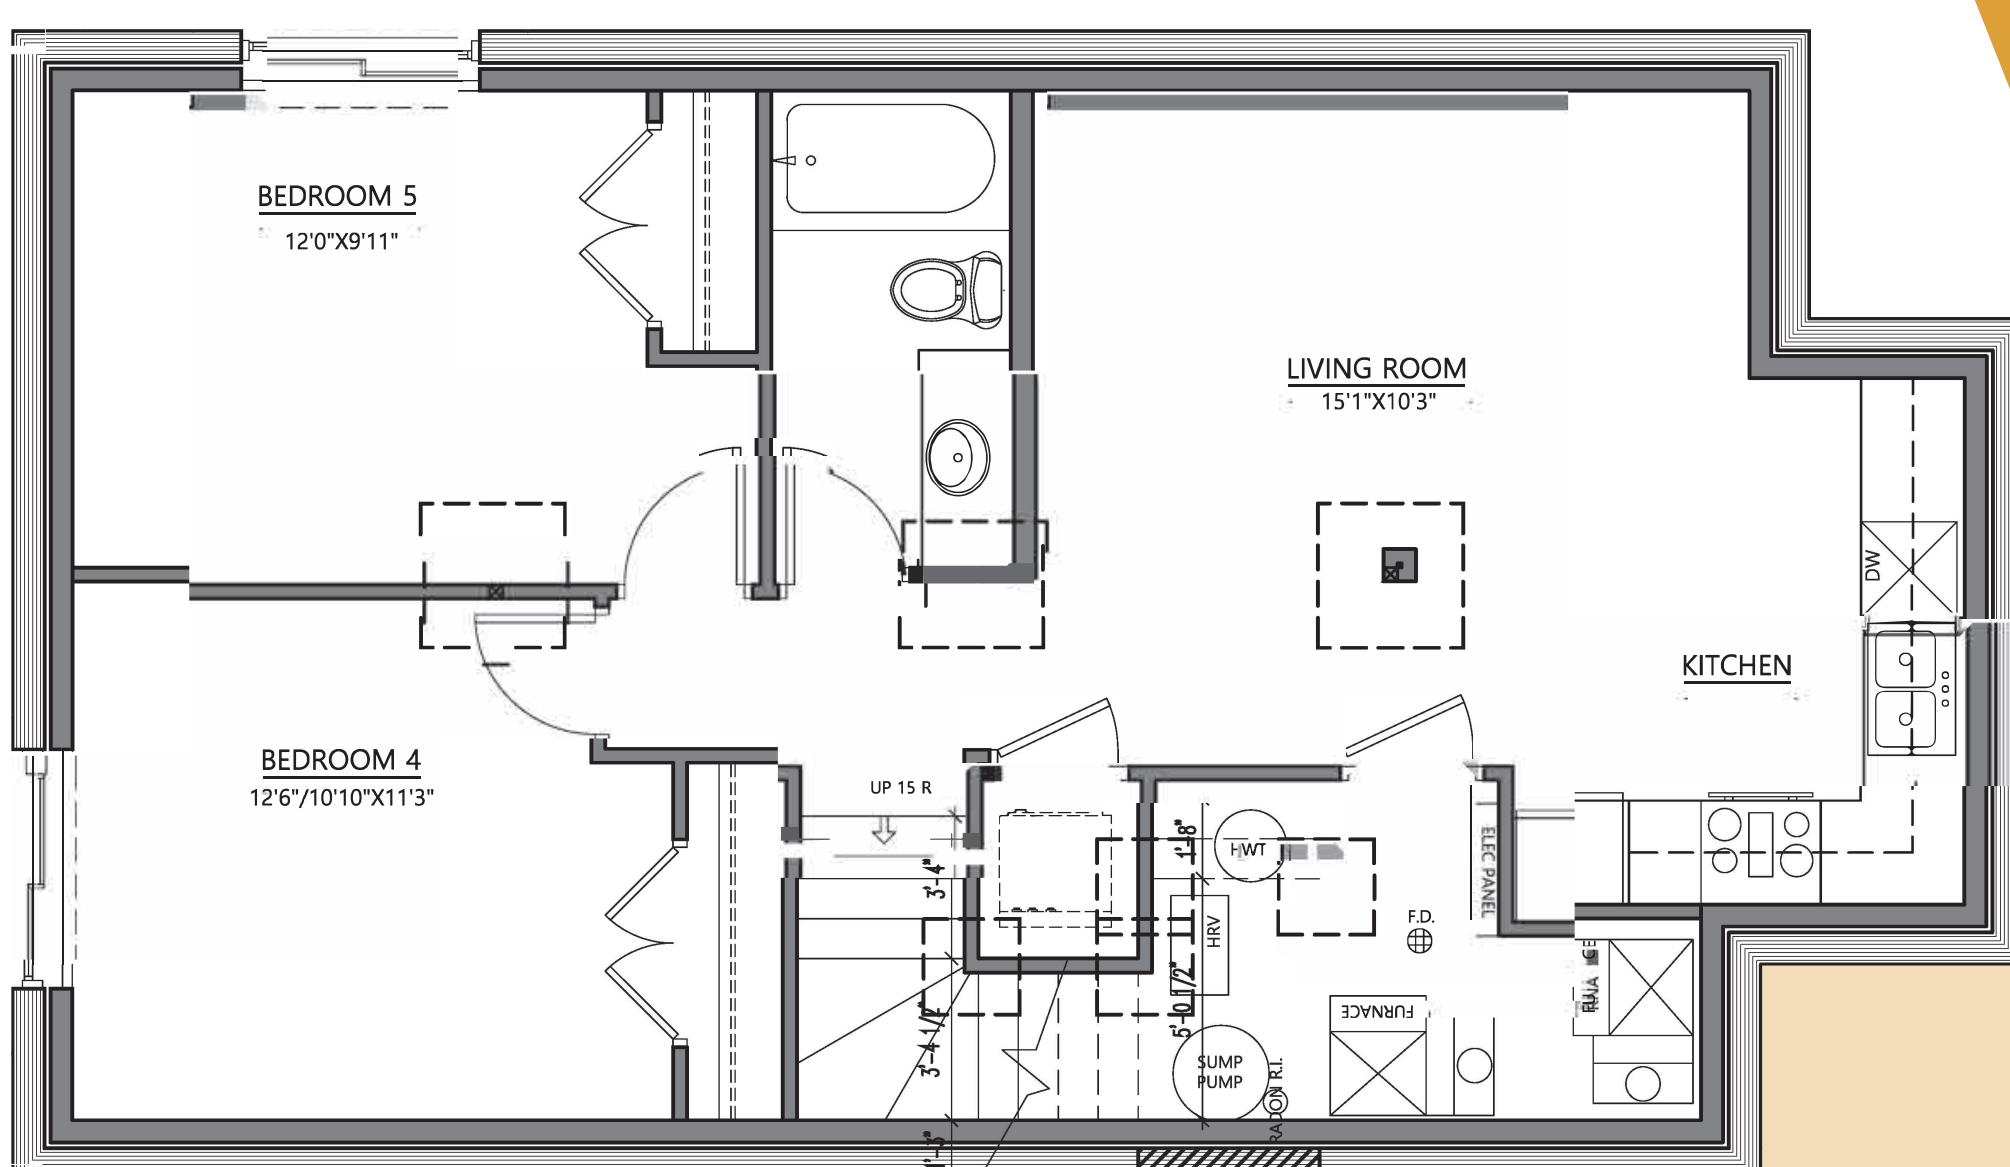

HAZEL 24 Pocket Lot

2111 Sq ft | 3 Bedrooms, 3 Baths

Main Floor 956 sq. ft.

Upper Floor 1155 sq. ft.

Secondary Suite 828 sq. ft.

SCAN FOR DETAILS

HIGHLIGHTS

- Open to above living room
- Main floor den
- Main floor full bath
- Dual vanities in both bathrooms upstairs
- * Optional 2 bedroom legal basement suite