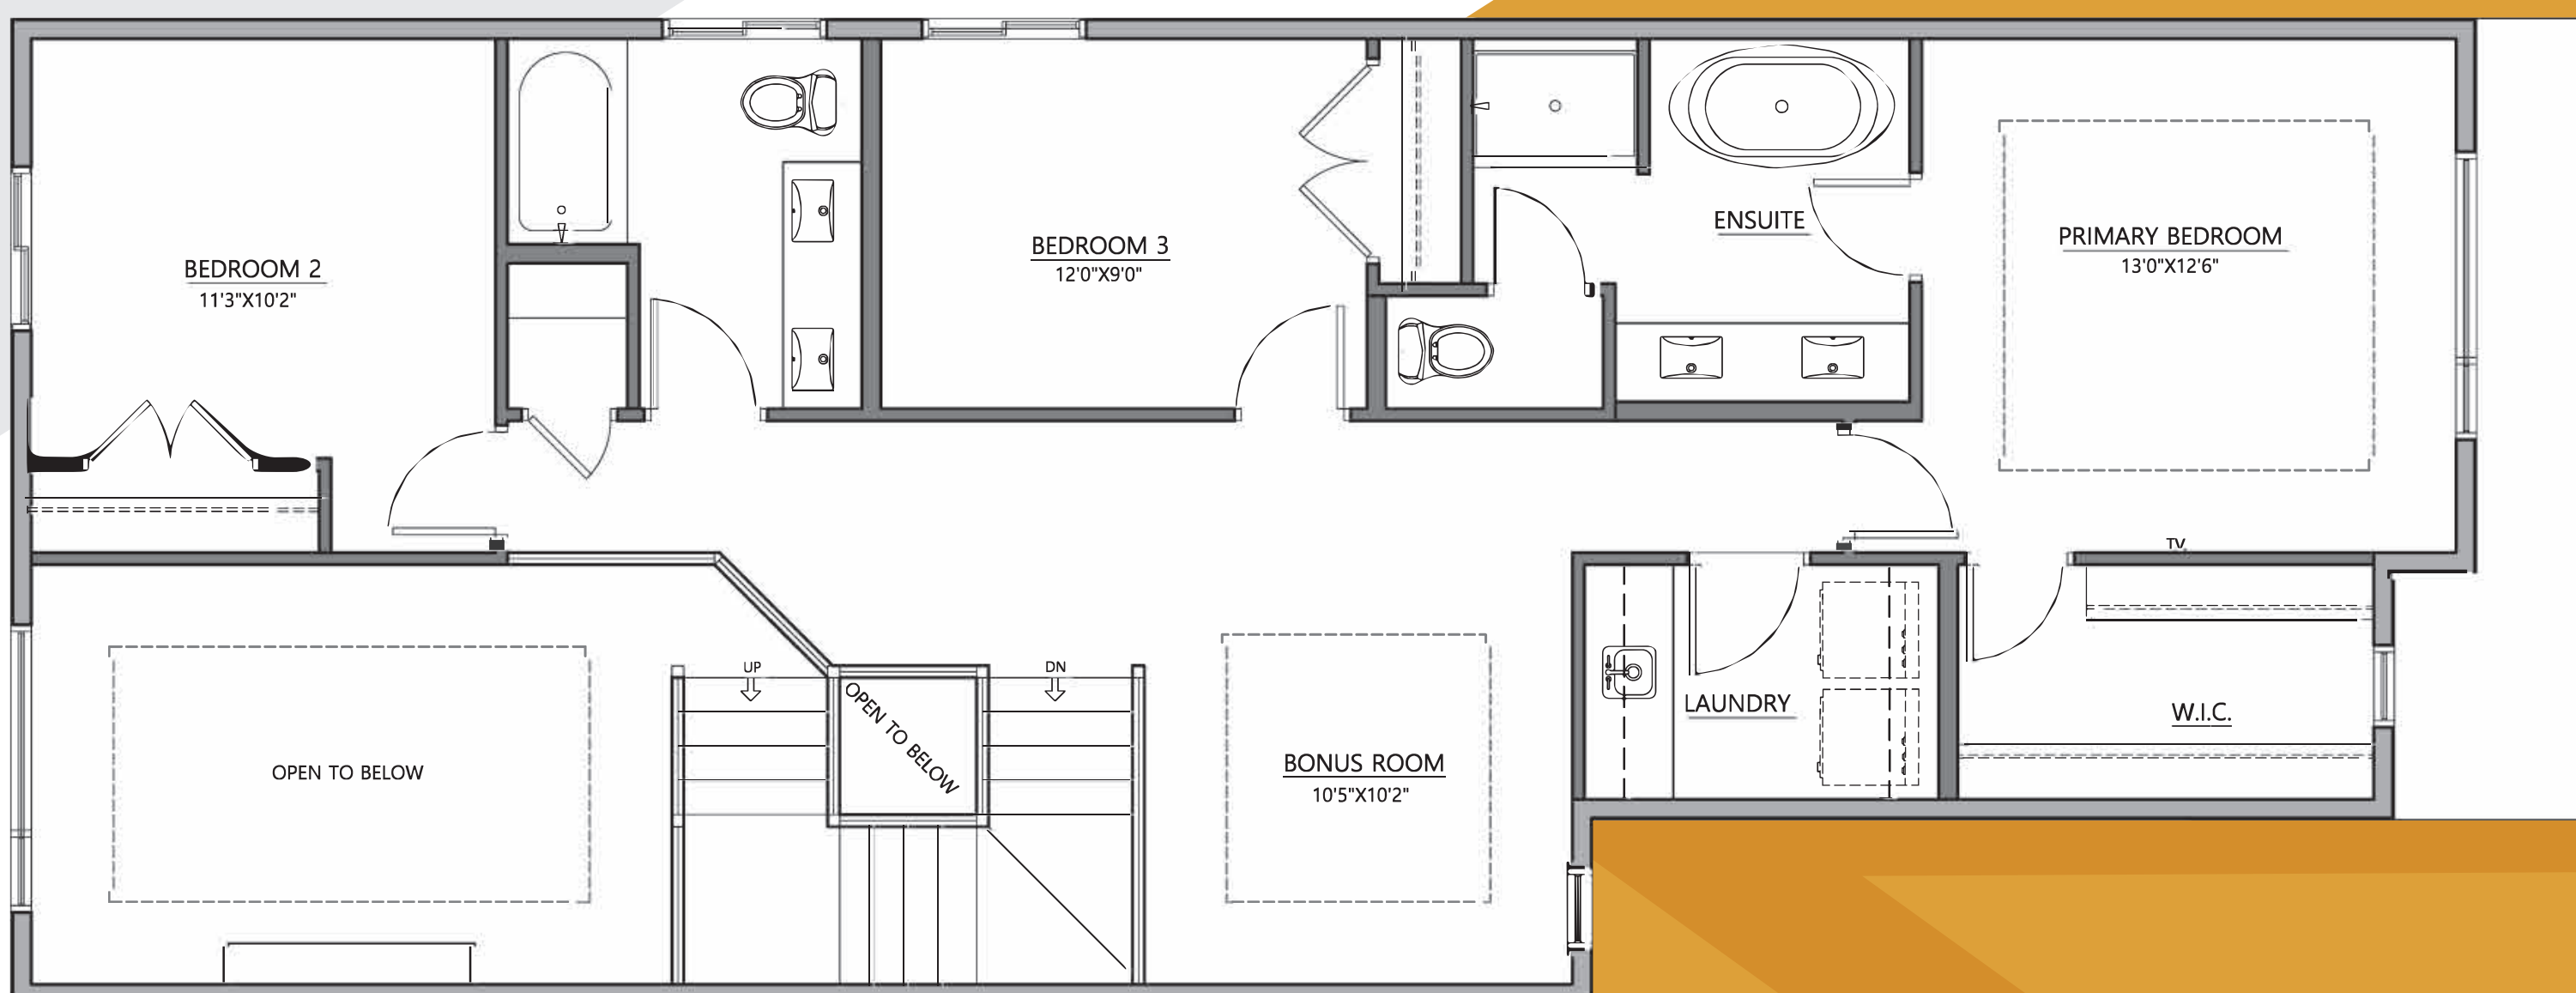

HAZEL 24 Pocket Lot

2111 Sq ft | 3 Bedrooms, 3 Baths

Main Floor 956 sq. ft.

Upper Floor 1155 sq. ft.

Secondary Suite 828 sq. ft.

SCAN FOR DETAILS

HIGHLIGHTS

- Open to above living room
- Main floor den
- Main floor full bath
- Dual vanities in both bathrooms upstairs
- * Optional 2 bedroom legal basement suite