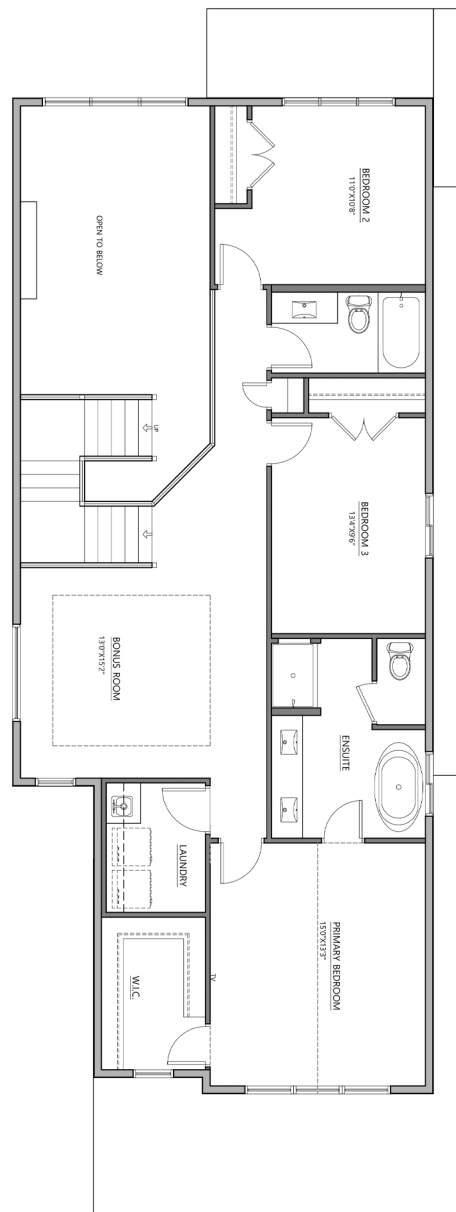

The Jasmine
2495 sq. ft.

Main Floor Plan

1252 sq. ft.

Upper Floor Plan

1243 sq. ft.

The Jasmine
2495 sq. ft.

Basement
1077 sq. ft.