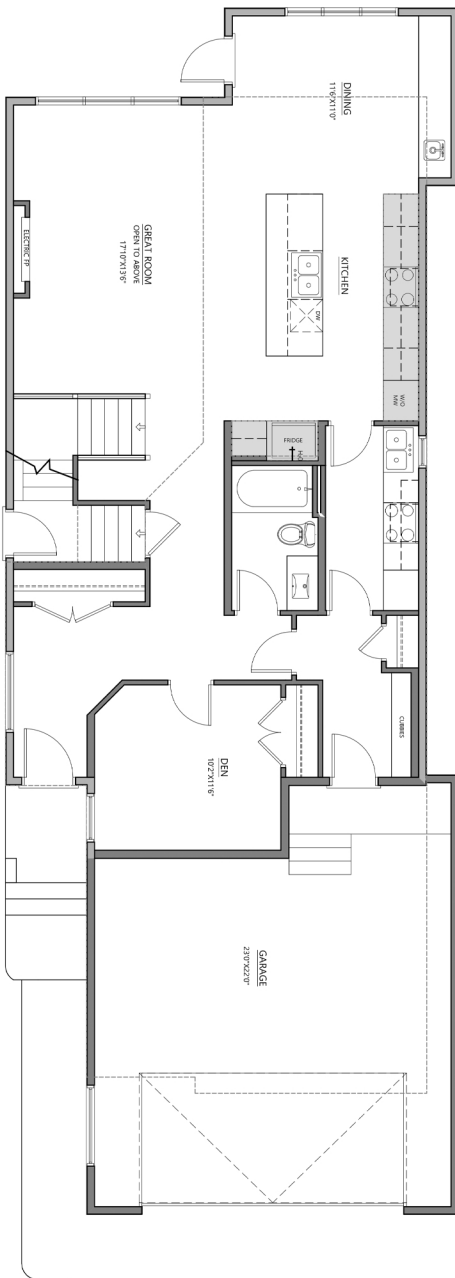

The Jasmine
2495 sq. ft.

Main Floor Plan

1252 sq. ft.

Upper Floor Plan

1243 sq. ft.

The Jasmine
2495 sq. ft.

Basement
1077 sq. ft.