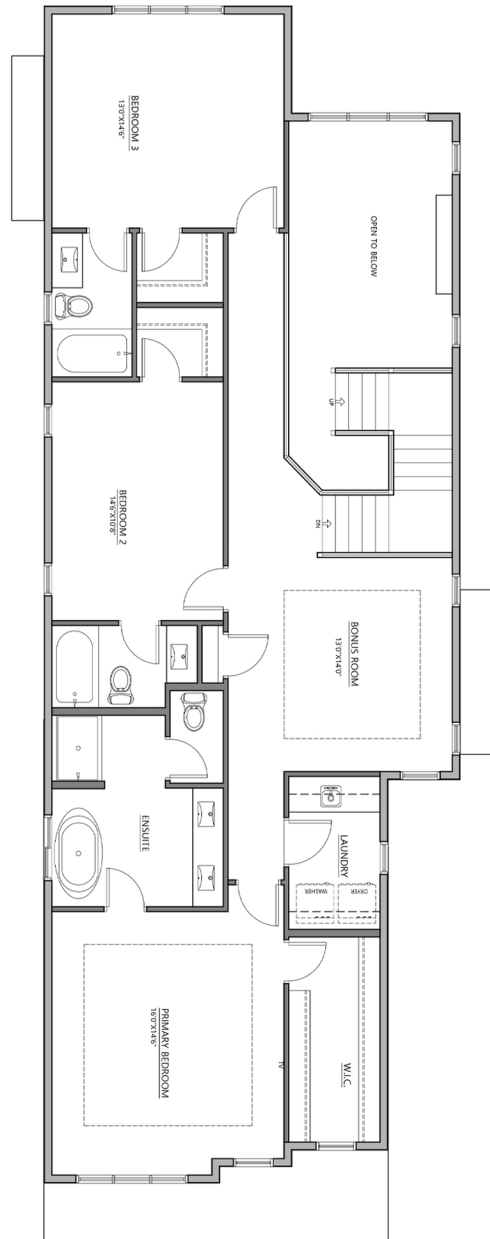

AMELIA
2704 sq. ft.

Main Floor Plan

1234 sq. ft.

Upper Floor Plan

1470 sq. ft.

AMELIA
2704 sq. ft.

Basement

1040 sq. ft.