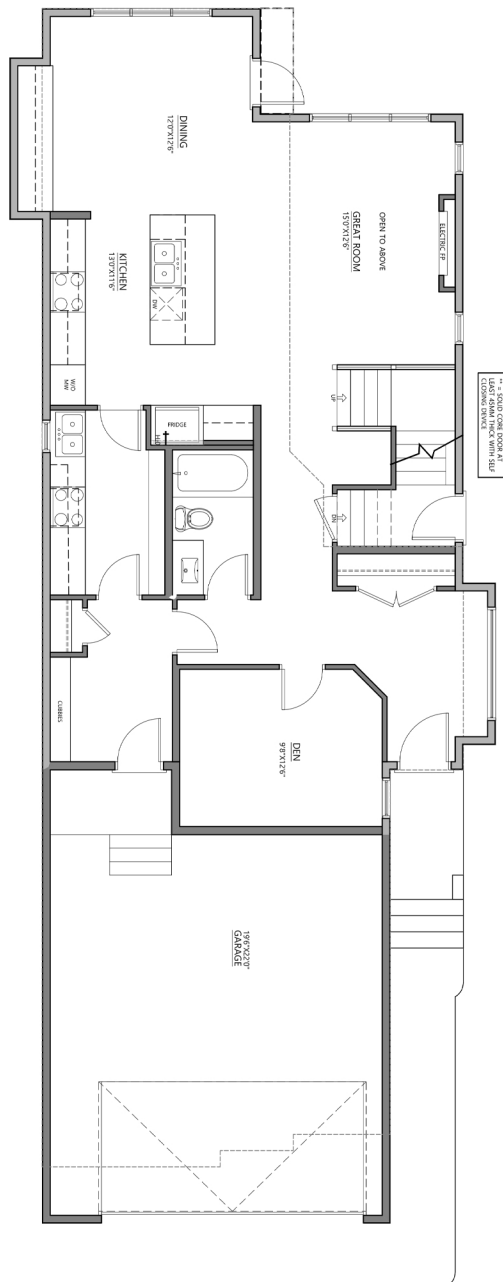

AMELIA
2704 sq. ft.

Main Floor Plan

1234 sq. ft.

Upper Floor Plan

1470 sq. ft.

AMELIA
2704 sq. ft.

Basement

1040 sq. ft.